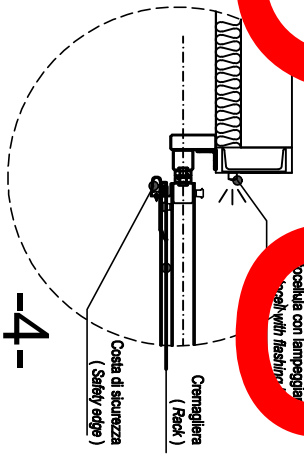

Acoustic wall panels with rock wool insulation with visible joint and internal micro locked sheet

VISTA LATO ESTERNO
(External view)

INTERNO
(Interior)

Distanza asse-asse
(Distance between
axis and wall)

Ingombro Anta (Width of the leaf) 3460 mm

Ingombro portone (Door
encumbrance) 3410 mm

ESTERNO
(Exterior)

INTERNO
(Interior)

ESTERNO
(Exterior)

FAVORSIMILE

ACCESSORI (ACCESSORIES)

- * N.02 Sliding door with n.01 82mm-thick acting leaves with lower guide).
- * Panels pre-lacquered light gauge sheets and blue paint coat finishing similar to RAL 5010 INTERIOR/ EXTERIOR)
- * Rain canopy in pre-lacquered light gauge sheets and blue paint coat finishing similar to RAL 5010)
- (N.02 Automation including: 1xMOTOR 220V with Control Panel, 1x Push button, 1xCouple of photoeyes, 1xFlashing lights included, 2xSafety edges. Power supply plant and installation of 10A (0.03A) circuit breaker on Customer's charge)
- * PESO DEL PORTONE ±410Kg
(Weight of the door 410Kg).