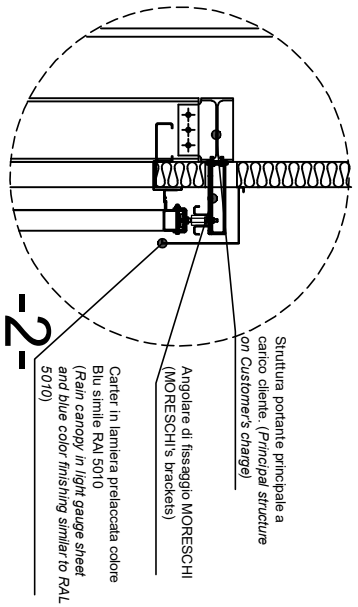

Acoustic wall panels with rock wool insulation with visible joint and internal micro locked sheet

VISTA LATO ESTERNO
(External view)

INTERNO
(Interior)

Distanza asse-asse
(Distance between
axis and wall)

Ingombro Anta (Width of the leaf) 3460 mm

Ingombro portone (Door
encumbrance) 3410 mm

ESTERNO
(Exterior)

INTERNO
(Interior)

ESTERNO
(Exterior)

FAVORSIMILE

ACCESSORI (ACCESSORIES)

- * N.02 Sliding door with n.01 82mm-thick acting leaves with lower guide).
- * Panels pre-lacquered light gauge sheets and blue paint coat finishing similar to RAL 5010 INTERIOR/ EXTERIOR)
- * Rain canopy in pre-lacquered light gauge sheets and blue paint coat finishing similar to RAL 5010)
- (N.02 Automation including: 1xMOTOR 220V with Control Panel, 1x Push button, 1xCouple of photoeyes, 1xFlashing lights included, 2xSafety edges. Power supply plant and installation of 10A (0.03A) circuit breaker on Customer's charge)
- * PESO DEL PORTONE ±410Kg
(Weight of the door 410Kg).