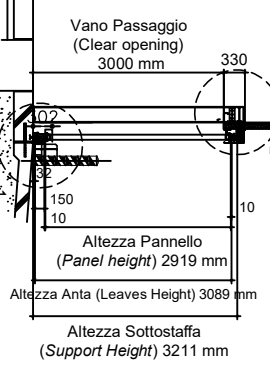

Acoustic wall panels with rock wool insulation with visible joint and internal micro locked sheet

VISTA LATO ESTERNO
(External view)

INTERNO
(Interior)

Distanza asse-asse
(Distance between
axis and wall)

Ingombro Anta (Width of the leaf) 3460 mm

Ingombro portone (Door
encumbrance) 3410 mm

ESTERNO
(Exterior)

INTERNO
(Interior)

ESTERNO
(Exterior)

FAVORSIMILE

ACCESSORI (ACCESSORIES)

- * N.02 Sliding door with n.01 82mm-thick acting leaves with lower guide).
- * Panels pre-lacquered light gauge sheets and blue paint coat finishing similar to RAL 5010 INTERIOR/ EXTERIOR)
- * Rain canopy in pre-lacquered light gauge sheets and blue paint coat finishing similar to RAL 5010)
- (N.02 Automation including: 1xMOTOR 220V with Control Panel, 1x Push button, 1xCouple of photoeyes, 1xFlashing lights included, 2xSafety edges. Power supply plant and installation of 10A (0.03A) circuit breaker on Customer's charge)
- * PESO DEL PORTONE ±410Kg
(Weight of the door 410Kg).