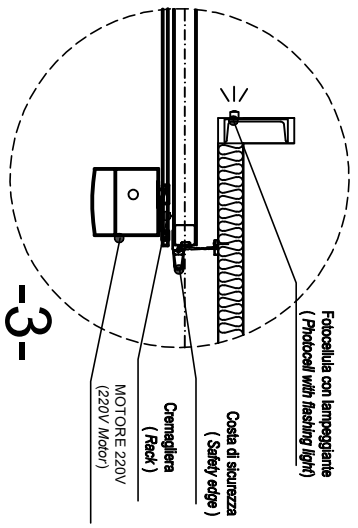

Acoustic wall panels with rock wool insulation with visible joint and internal micro locked sheet

VISTA LATO ESTERNO
(External view)

INTERNO
(Interior)

Distanza asse-asse
(Distance between
axis and wall)

Ingombro Anta (Width of the leaf) 3460 mm

Ingombro portone (Door
encumbrance) 3410 mm

ESTERNO
(Exterior)

INTERNO
(Interior)

ESTERNO
(Exterior)

FAVORSIMILE

ACCESSORI (ACCESSORIES)

- * N.02 Sliding door with n.01 82mm-thick acting leaves with lower guide).
- * Panels pre-lacquered light gauge sheets and blue paint coat finishing similar to RAL 5010 INTERIOR/ EXTERIOR)
- * Rain canopy in pre-lacquered light gauge sheets and blue paint coat finishing similar to RAL 5010)
- (N.02 Automation including: 1xMOTOR 220V with Control Panel, 1x Push button, 1xCouple of photoeyes, 1xFlashing lights included, 2xSafety edges. Power supply plant and installation of 10A (0.03A) circuit breaker on Customer's charge)
- * PESO DEL PORTONE ±410Kg
(Weight of the door 410Kg).