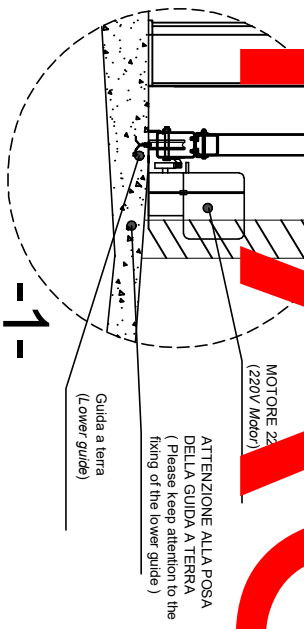

Acoustic wall panels with rock wool insulation with visible joint and internal micro locked sheet

VISTA LATO ESTERNO
(External view)

INTERNO
(Interior)

Distanza asse-asse
(Distance between
axis and wall)

Ingombro Anta (Width of the leaf) 3460 mm

Ingombro portone (Door
encumbrance) 3410 mm

ESTERNO
(Exterior)

INTERNO
(Interior)

ESTERNO
(Exterior)

FAVORSIMILE

ACCESSORI (ACCESSORIES)

- * N.02 Sliding door with n.01 82mm-thick acting leaves with lower guide).
- * Panels pre-lacquered light gauge sheets and blue paint coat finishing similar to RAL 5010 INTERIOR/ EXTERIOR)
- * Rain canopy in pre-lacquered light gauge sheets and blue paint coat finishing similar to RAL 5010)
- (N.02 Automation including: 1xMOTOR 220V with Control Panel, 1x Push button, 1xCouple of photoeyes, 1xFlashing lights included, 2xSafety edges. Power supply plant and installation of 10A (0.03A) circuit breaker on Customer's charge)
- * PESO DEL PORTONE ±410Kg
(Weight of the door 410Kg).