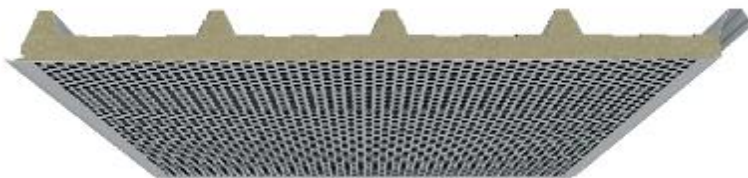

ALGERIA - Jijel and Biskra CCPPs Projects (Hyundai) - 2016-2019 -

Supply of insulated steel panels, metal accessories for the power plant shell :

PANELS

Pre-insulated metal panels with mineral fiber insulation for walls EI120 100mm and 50mm
Pre-insulated metal panels with mineral fiber insulation for walls REI90 100mm
Metal Works for roof finishing and gutter system in galvanized steel 20/10 and in prepainted steel 8/11
RAL 5010/9001

ACCESSORIES

stainless steel screw, rivets, espansolene, end cap for roof panels, silicone tubes

DOWNSPOUTS SYSTEMS

Pipes and accessories (collars, screws, elbows etc)

Acoustic roof panels with rock wool insulation and internal micro sheet

Acoustic wall panels with rock wool insulation with visible joint and internal micro locked sheet

VISTA LATO ESTERNO
(External view)

INTERNO
(Interior)

Distanza asse-asse
(Distance between
axis and wall)

Sliding doors, made with panels coated with sheets of galvanized sheet steel and pre-lacquered in a color similar to RAL 5010. Panel thickness 82mm. Upper cover in galvanized sheet steel, pre-painted in similar color 5010.
Indoor installation. Goods delivered with user and handling manual and CE marking