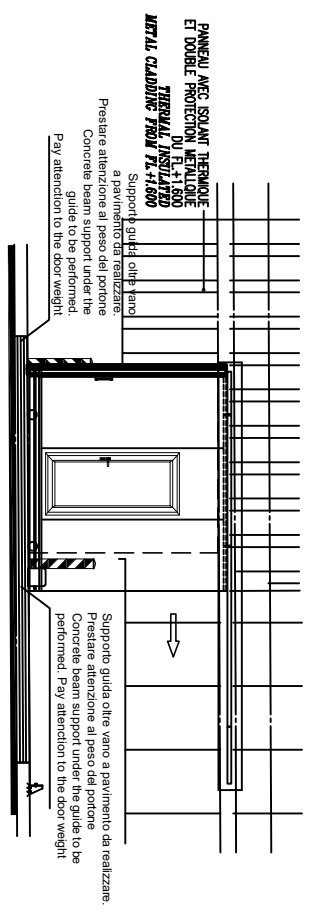

ACCESSORIES

stainless steel screw, rivets, espansolene, end cap for roof panels, silicone tubes

DOWNSPOUTS SYSTEMS

Pipes and accessories (collars, screws, elbows etc)

Acoustic roof panels with rock wool insulation and internal micro sheet

Acoustic wall panels with rock wool insulation with visible joint and internal micro locked sheet

VISTA LATO ESTERNO
(External view)

INTERNO
(Interior)

Distanza asse-asse
(Distance between
axis and wall)

Ingombro Anta (Width of the leaf) 3460 mm

Ingombro portone (Door
encumbrance) 3410 mm

ESTERNO
(Exterior)

INTERNO
(Interior)

ESTERNO
(Exterior)

FAVORSIMILE

ACCESSORI (ACCESSORIES)

- * N.02 Sliding door with n.01 82mm-thick acting leaves with lower guide).
- * Panels pre-lacquered light gauge sheets and blue paint coat finishing similar to RAL 5010 INTERIOR/ EXTERIOR)
- * Rain canopy in pre-lacquered light gauge sheets and blue paint coat finishing similar to RAL 5010)
- (N.02 Automation including: 1xMOTOR 220V with Control Panel, 1x Push button, 1xCouple of photoeyes, 1xFlashing lights included, 2xSafety edges. Power supply plant and installation of 10A (0.03A) circuit breaker on Customer's charge)
- * PESO DEL PORTONE ±410Kg
(Weight of the door 410Kg).